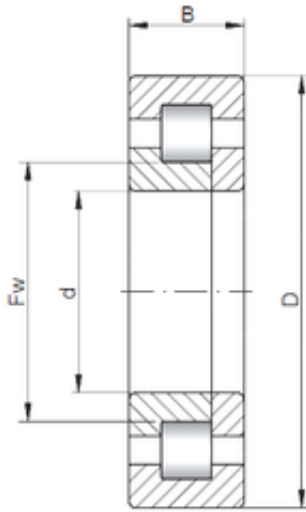

CYRE BEARING LTD

45 mm x 85 mm x 25 mm INA F-201872
GERMANY Bearing

Bearing No. F-201872

Size	45x85x25 mm
Bore Diameter	45 mm
Outer Diameter	85 mm
Width	25 mm
d	45 mm
D	85 mm
B	25 mm

F-201872 Bearing 2D drawings and 3D CAD models