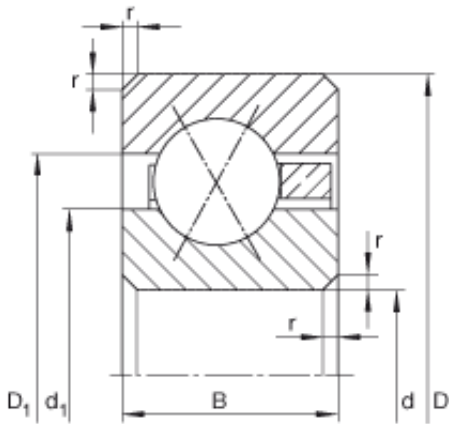

CYRE BEARING LTD

3 inch x 92,075 mm x 7,938 mm INA CSXB030
GERMANY Bearing 88.9*104.775*7.938

Bearing No. CSXB030

Size	76.2x92.075x7.938 mm
Bore Diameter	76,2 mm
Outer Diameter	92,075 mm
Width	7,938 mm
d	76,2 mm
d	3 inch
D	92,075 mm
B	7,938 mm
D ₁	86,2 mm
d ₁	82,1 mm
r _{min}	1 mm
m	0,11 kg / Weight
C _r	7300 N / Dynamic load rating (radial)
C _{0r}	9100 N / Static load rating (radial)

CSXB030 Bearing 2D drawings and 3D CAD models